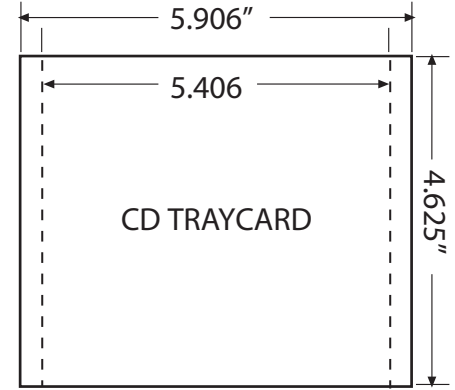

CD TEMPLATES

Please add 1/8" bleed to all outside dimensions on CDs and traycards