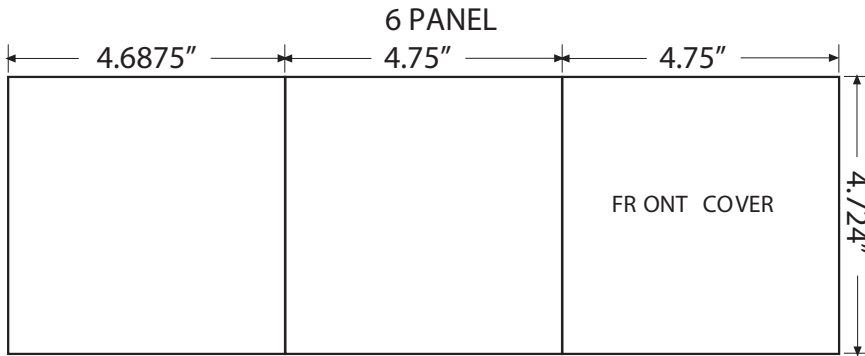

CD TEMPLATES

Please add 1/8" bleed to all outside dimensions on CDs and traycards