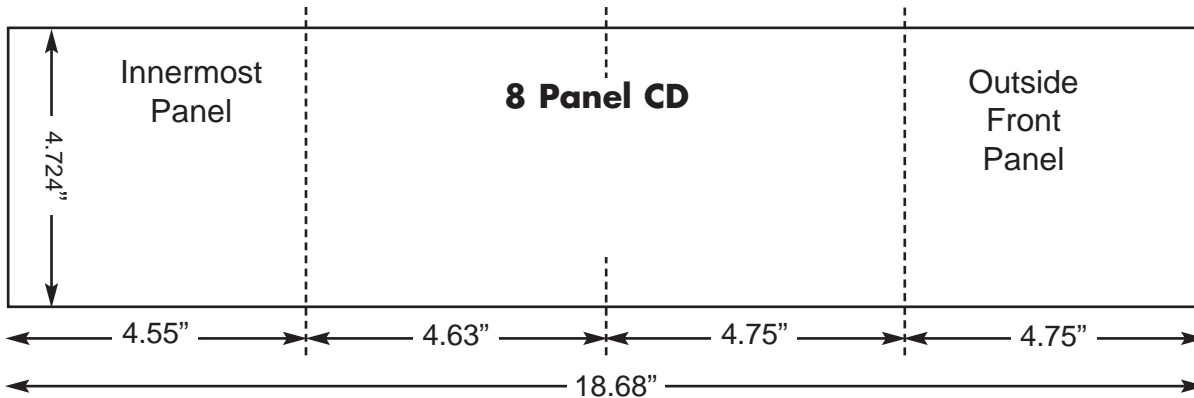

CD TEMPLATES

Please add 1/8" bleed to all outside dimensions on CDs and traycards